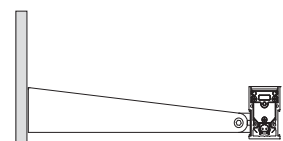

ICE
Adjustable wall
*Orientabile a parete
70mm*

ICE
Adjustable wall
*Orientabile a parete
250mm*

ICE D64

CEILING RECESSED
INCASSI SOFFITTO

WALL RECESSED
INCASSI PARETE

GROUND RECESSED
INCASSI A TERRENO

WALL MOUNTED
PARETE