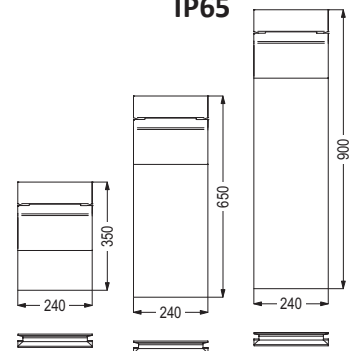

Product ready to be installed.
Prodotto pronto
per l'installazione.

KEA PATHWAY

WALL MOUNTED / WALL RECESSED
PARETE / INCASSO PARETE

IP65

KEA BOLLARD

LOW POLE / BOLLARD
PALI BASSI / BOLLARD

IP65

VERSIONS / VERSIONI

VERSIONS / VERSIONI

SINGLE EMISSION
MONOEMISSIONE

43mm

DOUBLE EMISSION
BIEMISSIONE

61mm