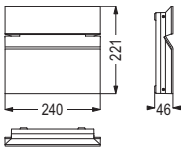

KEA PATHWAY

WALL MOUNTED / WALL RECESSED
PARETE / INCASSO PARETE