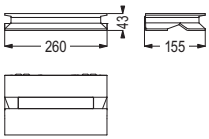

D68 KEA DESIGN BY HABITS

ESSENTIAL LANGUAGE IN RESIDENTIAL DESIGN

LINGUAGGIO ESSENZIALE IN DESIGN RESIDENZIALE

KEA FACADE

WALL MOUNTED
PARETE

VERSIONS / VERSIONI

DOUBLE EMISSION
BIEMISSIONE

Wide beam
Fascio largo

SINGLE EMISSION/MONOEMISSIONE
HP SINGLE EMISSION/MONOEMISSIONE HP

Wide beam
Fascio largo

KEA FULL EFFECT

WALL MOUNTED / WALL RECESSED
PARETE / INCASSO PARETE

IP65/IP40

FULL EFFECT - 3H EMERGENCY
EFFETTO DIFFUSO LUMINOSO - EMERGENZA 3H

VERSIONS / VERSIONI

CONCRETE RECESSED MOUNTED
MONTAGGIO A INCASSO IN MURATURA

Rough-in housing needs to be
ordered separately.
Necessita di cassaforma
da ordinare separatamente.

SURFACE MOUNTED
MONTAGGIO SPORGENTE

Product ready to be installed.
Prodotto pronto
per l'installazione.