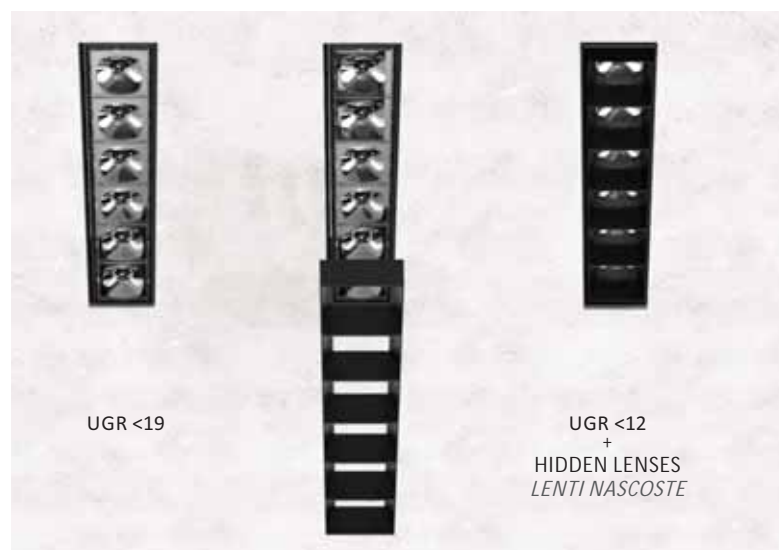

# AXEL L

SINGLE RECESSED / *INCASSO SINGOLO*

**SIZE**  
*DIMENSIONI*

230V	3LED	6LED	9LED
Power / Potenza	7W	14W	21W
Up to / Fino a	870 lm	1740 lm	2610 lm

**FROM EFFICIENCY TO THE HIGHER COMFORT**  
*DALLA MASSIMA EFFICIENZA AL MIGLIOR COMFORT*

**MAXIMUM COMPACTNESS**  
*MASSIMA COMPATTEZZA*

**OPTIC RANGE / GAMMA OTTICHE**

**LENTICULAR OPTICS**  
*OTTICHE LENTICOLARI*

**CODES / CODICI**

CE SLED IP20

**P 3 1 0 0 - T R D D 3 D K 8 4 - D N**

WIRING CABLAGGI	MOUNTING MONTAGGI	CONTROLS CONTROLLI	N° LED	OPTICS OTTICHE	LIGHTING COLORS COLORI DELLA LUCE	FINISH FINITURE
P3100 = 230V	FR = FRAME TR = TRIMLESS	EL = ELECTRONIC DD = DALI	3 = 3LED (113mm) 6 = 6LED (206mm) 9 = 9LED (300mm) 18* = 18LED (590mm)	DK: Dark WS: Wall Washer RR: Diffused Rotosymmetric <i>Rotosimmetrico Diffuso</i>	84 = 4000K CRI80 94 = 4000K CRI90 83 = 3000K CRI80 93 = 3000K CRI90	DN = WHITE BE = BLACK