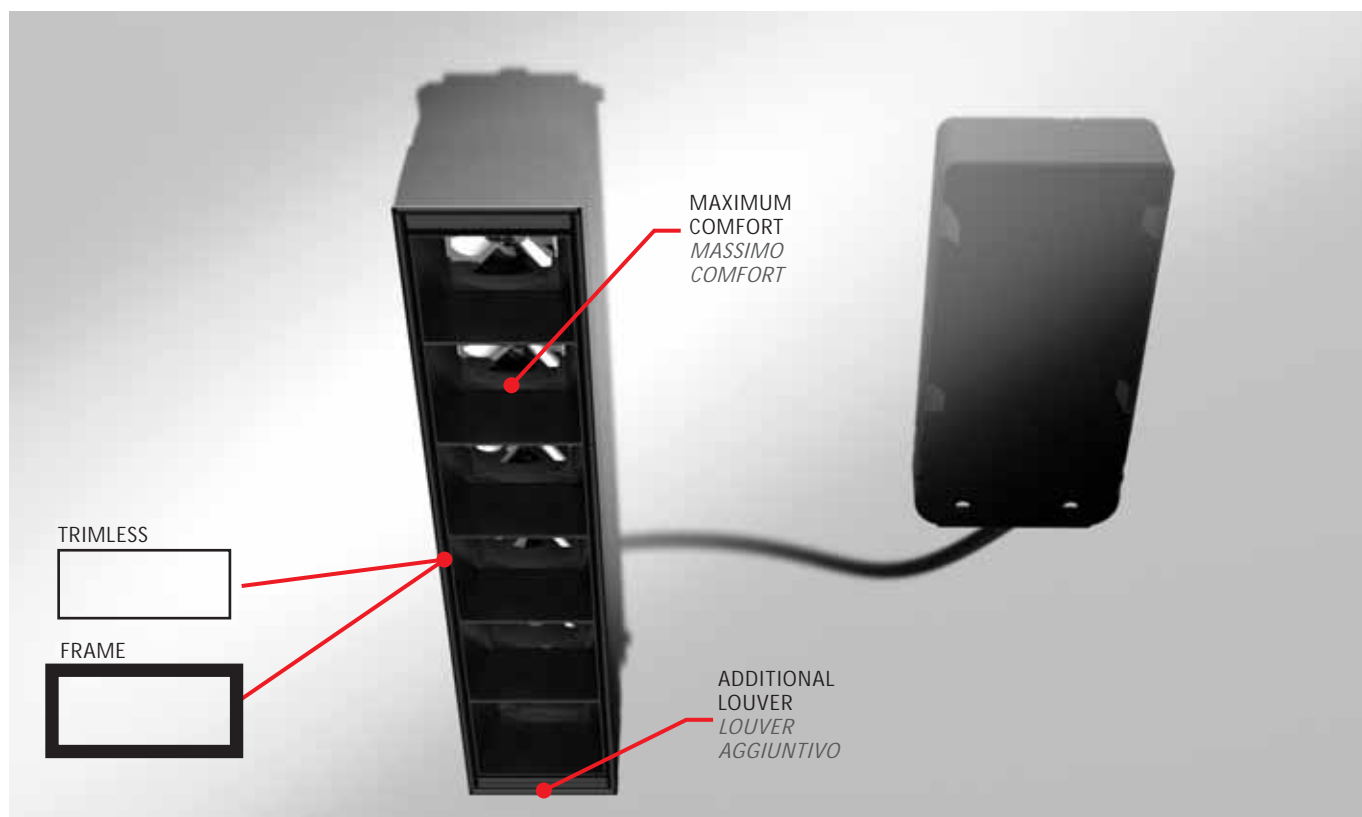

# AXEL L

SINGLE RECESSED / *INCASSO SINGOLO*

**SIZE**  
*DIMENSIONI*

230V	3LED	6LED	9LED
Power / Potenza	7W	14W	21W
Up to / Fino a	870 lm	1740 lm	2610 lm

**FROM EFFICIENCY TO THE HIGHER COMFORT**  
*DALLA MASSIMA EFFICIENZA AL MIGLIOR COMFORT*

**MAXIMUM COMPACTNESS**  
*MASSIMA COMPATTEZZA*

**OPTIC RANGE / GAMMA OTTICHE**

**LENTICULAR OPTICS**  
*OTTICHE LENTICOLARI*

**CODES / CODICI**

CE SLED IP20

**P 3 1 0 0 - T R D D 3 D K 8 4 - D N**

WIRING CABLAGGI	MOUNTING MONTAGGI	CONTROLS CONTROLLI	N° LED	OPTICS OTTICHE	LIGHTING COLORS COLORI DELLA LUCE	FINISH FINITURE
P3100 = 230V	FR = FRAME TR = TRIMLESS	EL = ELECTRONIC DD = DALI	3 = 3LED (113mm) 6 = 6LED (206mm) 9 = 9LED (300mm) 18* = 18LED (590mm)	DK: Dark WS: Wall Washer RR: Diffused Rotosymmetric <i>Rotosimmetrico Diffuso</i>	84 = 4000K CRI80 94 = 4000K CRI90 83 = 3000K CRI80 93 = 3000K CRI90	DN = WHITE BE = BLACK

## SUPER COMPACT

ALL INCLUDED  
*TUTTO INCLUSO*

- DRIVER
- DIRECT LIGHT  
*LUCE DIRETTA*  
SLED UGR <19
- INDIRECT LIGHT  
*LUCE INDIRETTA*