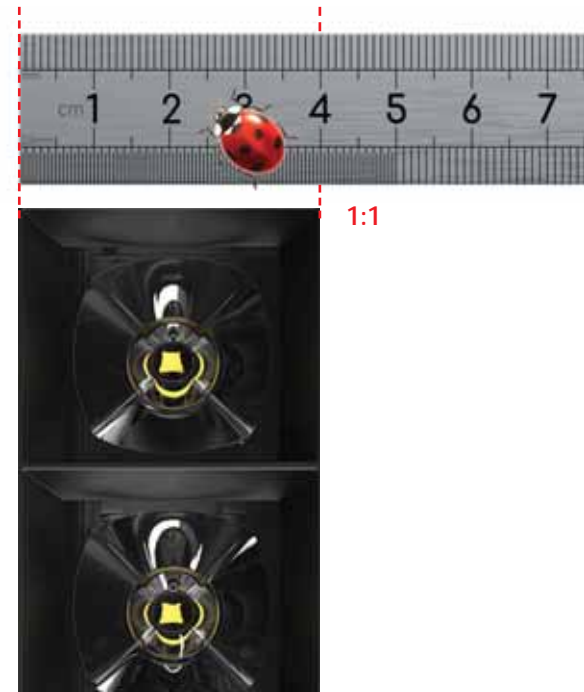

# AXEL L

SINGLE RECESSED / *INCASSO SINGOLO*

**SIZE**  
*DIMENSIONI*

230V	3LED	6LED	9LED
Power / Potenza	7W	14W	21W
Up to / Fino a	870 lm	1740 lm	2610 lm

**FROM EFFICIENCY TO THE HIGHER COMFORT**  
*DALLA MASSIMA EFFICIENZA AL MIGLIOR COMFORT*

**MAXIMUM COMPACTNESS**  
*MASSIMA COMPATTEZZA*

**OPTIC RANGE / GAMMA OTTICHE**

**LENTICULAR OPTICS**  
*OTTICHE LENTICOLARI*

**CODES / CODICI**

CE SLED IP20

**P 3 1 0 0 - T R D D 3 D K 8 4 - D N**

WIRING CABLAGGI	MOUNTING MONTAGGI	CONTROLS CONTROLLI	N° LED	OPTICS OTTICHE	LIGHTING COLORS COLORI DELLA LUCE	FINISH FINITURE
P3100 = 230V	FR = FRAME TR = TRIMLESS	EL = ELECTRONIC DD = DALI	3 = 3LED (113mm) 6 = 6LED (206mm) 9 = 9LED (300mm) 18* = 18LED (590mm)	DK: Dark WS: Wall Washer RR: Diffused Rotosymmetric <i>Rotosimmetrico Diffuso</i>	84 = 4000K CRI80 94 = 4000K CRI90 83 = 3000K CRI80 93 = 3000K CRI90	DN = WHITE BE = BLACK