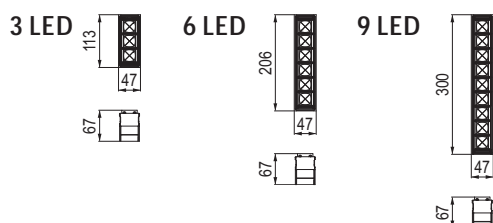

# AXEL L

SINGLE RECESSED / *INCASSO SINGOLO*

**SIZE**  
*DIMENSIONI*

230V	3LED	6LED	9LED
Power / Potenza	7W	14W	21W
Up to / Fino a	870 lm	1740 lm	2610 lm

**FROM EFFICIENCY TO THE HIGHER COMFORT**  
*DALLA MASSIMA EFFICIENZA AL MIGLIOR COMFORT*

**MAXIMUM COMPACTNESS**  
*MASSIMA COMPATTEZZA*

**OPTIC RANGE / GAMMA OTTICHE**

**LENTICULAR OPTICS**  
*OTTICHE LENTICOLARI*

**CODES / CODICI**

CE SLED IP20

**P 3 1 0 0 - T R D D 3 D K 8 4 - D N**

WIRING CABLAGGI	MOUNTING MONTAGGI	CONTROLS CONTROLLI	N° LED	OPTICS OTTICHE	LIGHTING COLORS COLORI DELLA LUCE	FINISH FINITURE
P3100 = 230V	FR = FRAME TR = TRIMLESS	EL = ELECTRONIC DD = DALI	3 = 3LED (113mm) 6 = 6LED (206mm) 9 = 9LED (300mm) 18* = 18LED (590mm)	DK: Dark WS: Wall Washer RR: Diffused Rotosymmetric <i>Rotosimmetrico Diffuso</i>	84 = 4000K CRI80 94 = 4000K CRI90 83 = 3000K CRI80 93 = 3000K CRI90	DN = WHITE BE = BLACK