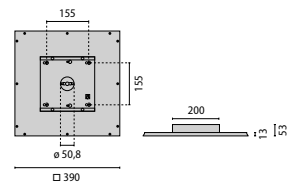

SL713AB FL LED

- GR-RAL9006 / Grey RAL9006 / Textured
- WH-RAL9016 / White RAL9016 / Textured

Optic

- → Surface mounted quadratic LED luminaire for indoors, comprising :
  - → Aluminium profile lightframe, steel sheet canopy, painted
  - → Microprismatic diffuser for efficient light diffusion, glare reduction and a high uniformity
  - → Predominantly direct light distribution
  - → LED Sidelight Technology for a homogenous light distribution over the entire area of the cover
  - → Colour rendering index Ra > 80
  - → Colour tolerance according to MacAdam ≤ 3 SDCM
  - → Also dimmable via TouchDIM®
  - → Complete with electric converter
  - → VDU application suitable acc. to EN 12464-1
  - → 3000 K colour temperature version on demand
  - → Special colour versions available upon request

SL713AB FL LED MICROPRISMATIC COVER 390

IK05 0.7J xx3 - 650°

LAMPHOLDER	WATTAGE	CLASS	CRI	KELVIN	COS Ø ≥ 0,9	OPTIC	OPTIC BEAM	LIGHTSOURCE LUMEN OUTPUT	LUMINAIRE LUMEN OUTPUT	L	B	LIFETIME	COLOUR/ RAL	PART NUMBER	EURO

Power LED - dimmable DALI - 220-240 V / 50-60 Hz

LED	21 W	I	80	4000	•	S/C	2 x 48°	3650 lm	2160 lm	80	10	50000 h	●	8713661256430	
LED	21 W	I	80	4000	•	S/C	2 x 48°	3650 lm	2160 lm	80	10	50000 h	○	8713661256410	

Power LED - 220/240 V 50/60 Hz

LED	21 W	I	80	4000	•	S/C	2 x 48°	3650 lm	2160 lm	80	10	50000 h	●	8713661253430	
LED	21 W	I	80	4000	•	S/C	2 x 48°	3650 lm	2160 lm	80	10	50000 h	○	8713661253410	

SL713AB FL LED MICROPRISMATIC COVER 615

IK05 0.7J xx3 - 650°

LAMPHOLDER	WATTAGE	CLASS	CRI	KELVIN	COS Ø ≥ 0,9	OPTIC	OPTIC BEAM	LIGHTSOURCE LUMEN OUTPUT	LUMINAIRE LUMEN OUTPUT	L	B	LIFETIME	COLOUR/ RAL	PART NUMBER	EURO

Power LED - dimmable DALI - 220-240 V / 50-60 Hz

LED	46 W	I	80	4000	•	S/C	2 x 48°	6090 lm	4740 lm	80	10	50000 h	●	8713661506430	
LED	46 W	I	80	4000	•	S/C	2 x 48°	6090 lm	4740 lm	80	10	50000 h	○	8713661506410	

Power LED - 220/240 V 50/60 Hz