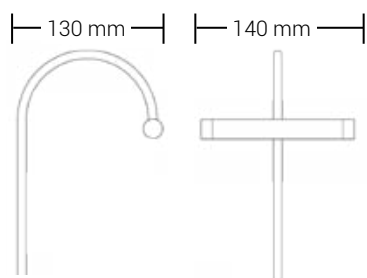

Surface colour	Item number
Brass	07MO01DL13
Chrome	07CO01DL13
Nickel	07NO01DL13
Nickel-mat	07XO01DL13
Bronze	07BO01DL13
Brass-mat	07TO01DL13
Black	07SO01DL13
White	07WO01DL13
Gold 24ct	07GO01DL13
Gold-mat 24ct	07YO01DL13

Arm type: