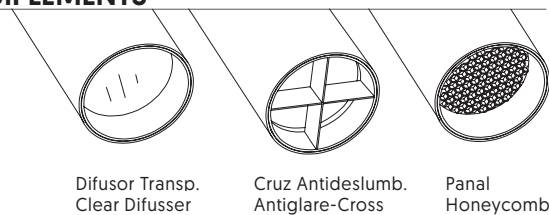

COMPLEMENTS

Wifi or Bluetooth version and other colors, please consult it.