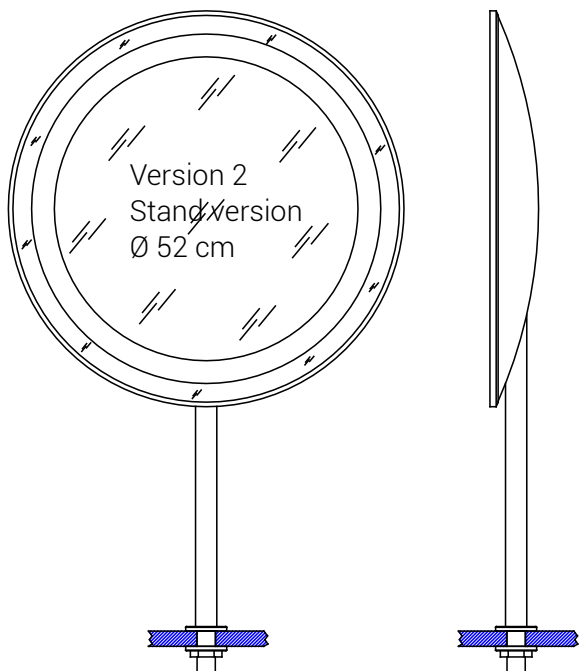

06 Discus Duo LED Mirror light

Premium crystal mirror with a ring of 56 light modules. Use: For bathrooms, face or Makeup-mirror, hotels and commercial buildings.

A modern yet elegant design. The LED ring light illuminates your face in a clear albeit subtle fashion. A brilliant and subtle design, coupled with light regulation through its dimmer capability, allows delivery the perfect level of lighting. The ring concept removes light glare and excessive shadows, to provide the perfect facial illumination. A beautiful crystal mirror generates the faultless reflection you would expect from a product of this quality. The Make-up 10 provides reassurance of a perfect result every time.

Package contents: Lamp complete with mirror, LED bulbs and power supply.

Technical specifications: **IP20**  

Material: Brass
 Illuminant: Duo LED

Illuminant lifespan: 50000 hours

LED efficiency class: **A++**

Primary voltage: 110V - 240V

Mirror range: Ø 520 mm

Height of the stand pipe: 340 mm

Overall height: 860 mm

LED Light colour: **3000 K, RA94**
2400 K, RA80

Type	Colour	Watt / Lumen	Item number
Stand version	Chrome	28 Watt, 1933 lm	06CO10DL 02
Wall version	Chrome	28 Watt, 1933 lm	06CO10DL 04

Bore hole:
 Ø 25 mm