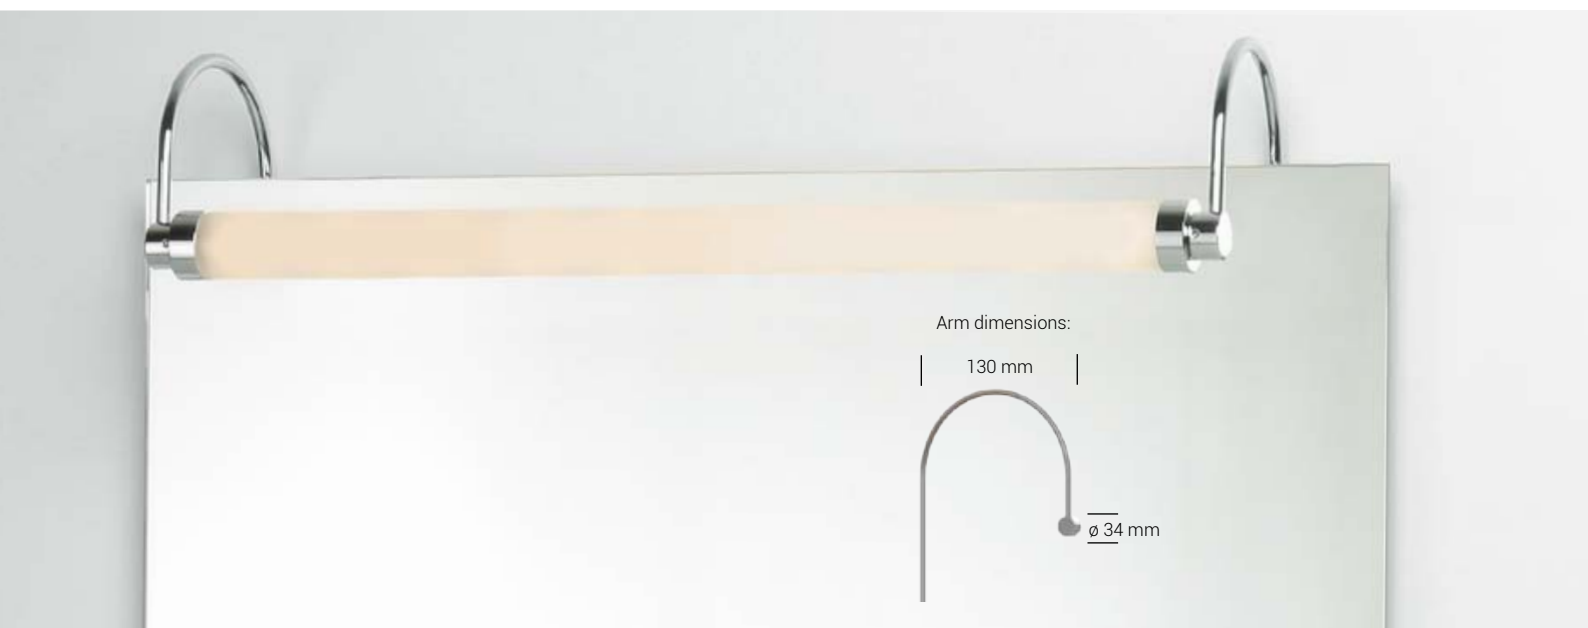

06 Make up 7 Trio LED Mirror light

Optimal mirror lighting with simultaneous room lighting in a classic style. Ideally suited for economical room lighting in guest toilets. Lights can be mounted on the wall or behind the mirror.

Package contents:

Lamp complete with LED bulbs, fastening set and power supply.

Technical specifications: **IP20**  **CE**

Material:	Brass
Illuminant:	LED 360°
Illuminant lifespan:	50000 hours
LED efficiency class:	 A++
Primary voltage:	220V - 240V
Secondary voltage:	DC 24V
Ballast 30W dimension:	133 x 46 x 24 mm
Ballast 40W dimension:	132 x 44 x 28 mm
Light tube:	Ø 34 mm
Glass tube:	With transparent or frosted glass

Touch-Dimmer 56TD00LD24

LED Light colour & Replacement bulbs

- 3000 K** Neutralwhite RA:94 56TL**06NW**24
- 2400 K** Warmwhite RA:80 56TL**06WW**24

Ballast

LED EVG 30W

90VD24LD29

Arm dimensions:

130 mm