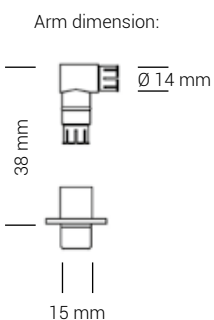

Package contents: Lamp complete with LED bulbs and power supply.

Technical specifications: **IP20**  

Material:	Brass
Illuminant:	LED
Illuminant lifespan:	50000 hours
LED efficiency class:	
Primary voltage:	220V - 240V
Secondary voltage:	DC 24V
Ballast 12W dimension:	94 x 36 x 18 mm
Ballast 30W dimension:	133 x 46 x 24 mm
Light tube:	rotatable Ø 14 mm
Borehole:	Ø 18 mm

Length	Colour	Watt / Lumen	Item number
Make up 1	Nickel	3,5 Watt, 241 lm	06NO01LD 01
Make up 2	Nickel	16 Watt, 1104 lm	06NO02LD 02
Make up 3	Nickel	19,5 Watt, 1346 lm	06NO03LD 03

Surface colour Item number