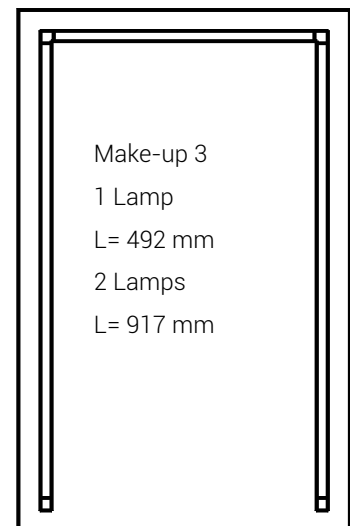

Package contents: Lamp complete with LED bulbs and power supply.

Technical specifications: **IP20**  

Material:	Brass
Illuminant:	LED
Illuminant lifespan:	50000 hours
LED efficiency class:	
Primary voltage:	220V - 240V
Secondary voltage:	DC 24V
Ballast 12W dimension:	94 x 36 x 18 mm
Ballast 30W dimension:	133 x 46 x 24 mm
Light tube:	rotatable Ø 14 mm
Borehole:	Ø 18 mm

Length	Colour	Watt / Lumen	Item number
Make up 1	Nickel	3,5 Watt, 241 lm	06NO01LD 01
Make up 2	Nickel	16 Watt, 1104 lm	06NO02LD 02
Make up 3	Nickel	19,5 Watt, 1346 lm	06NO03LD 03

Surface colour Item number