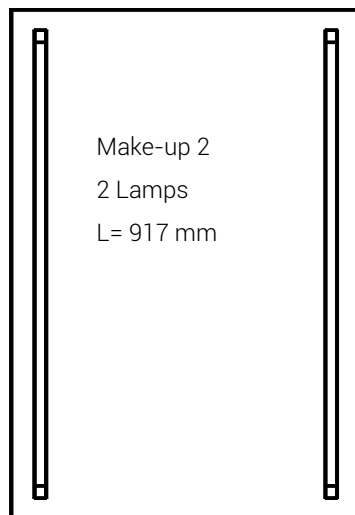

06 Make up 1-3 LED Mirror lamp

These mirror lights surround your reflection with light. Whether you angle the poseable lights to reflect off of the mirror or to face you for direct illumination is your decision. These lights are pluggable, so they can be serviced any time.

Package contents: Lamp complete with LED bulbs and power supply.

Technical specifications: **IP20**  

Material:	Brass
Illuminant:	LED
Illuminant lifespan:	50000 hours
LED efficiency class:	
Primary voltage:	220V - 240V
Secondary voltage:	DC 24V
Ballast 12W dimension:	94 x 36 x 18 mm
Ballast 30W dimension:	133 x 46 x 24 mm
Light tube:	rotatable Ø 14 mm
Borehole:	Ø 18 mm

Length	Colour	Watt / Lumen	Item number
Make up 1	Nickel	3,5 Watt, 241 lm	06NO01LD 01
Make up 2	Nickel	16 Watt, 1104 lm	06NO02LD 02
Make up 3	Nickel	19,5 Watt, 1346 lm	06NO03LD 03

Surface colour Item number