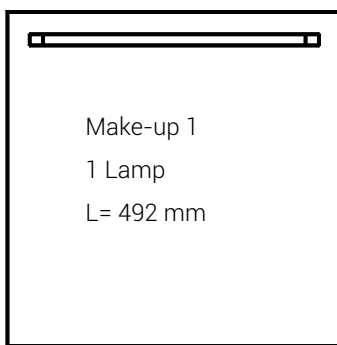

Package contents: Lamp complete with LED bulbs and power supply.

Technical specifications: **IP20**  

Material:	Brass
Illuminant:	LED
Illuminant lifespan:	50000 hours
LED efficiency class:	
Primary voltage:	220V - 240V
Secondary voltage:	DC 24V
Ballast 12W dimension:	94 x 36 x 18 mm
Ballast 30W dimension:	133 x 46 x 24 mm
Light tube:	rotatable Ø 14 mm
Borehole:	Ø 18 mm

Length	Colour	Watt / Lumen	Item number
Make up 1	Nickel	3,5 Watt, 241 lm	06NO01LD 01
Make up 2	Nickel	16 Watt, 1104 lm	06NO02LD 02
Make up 3	Nickel	19,5 Watt, 1346 lm	06NO03LD 03

Surface colour Item number